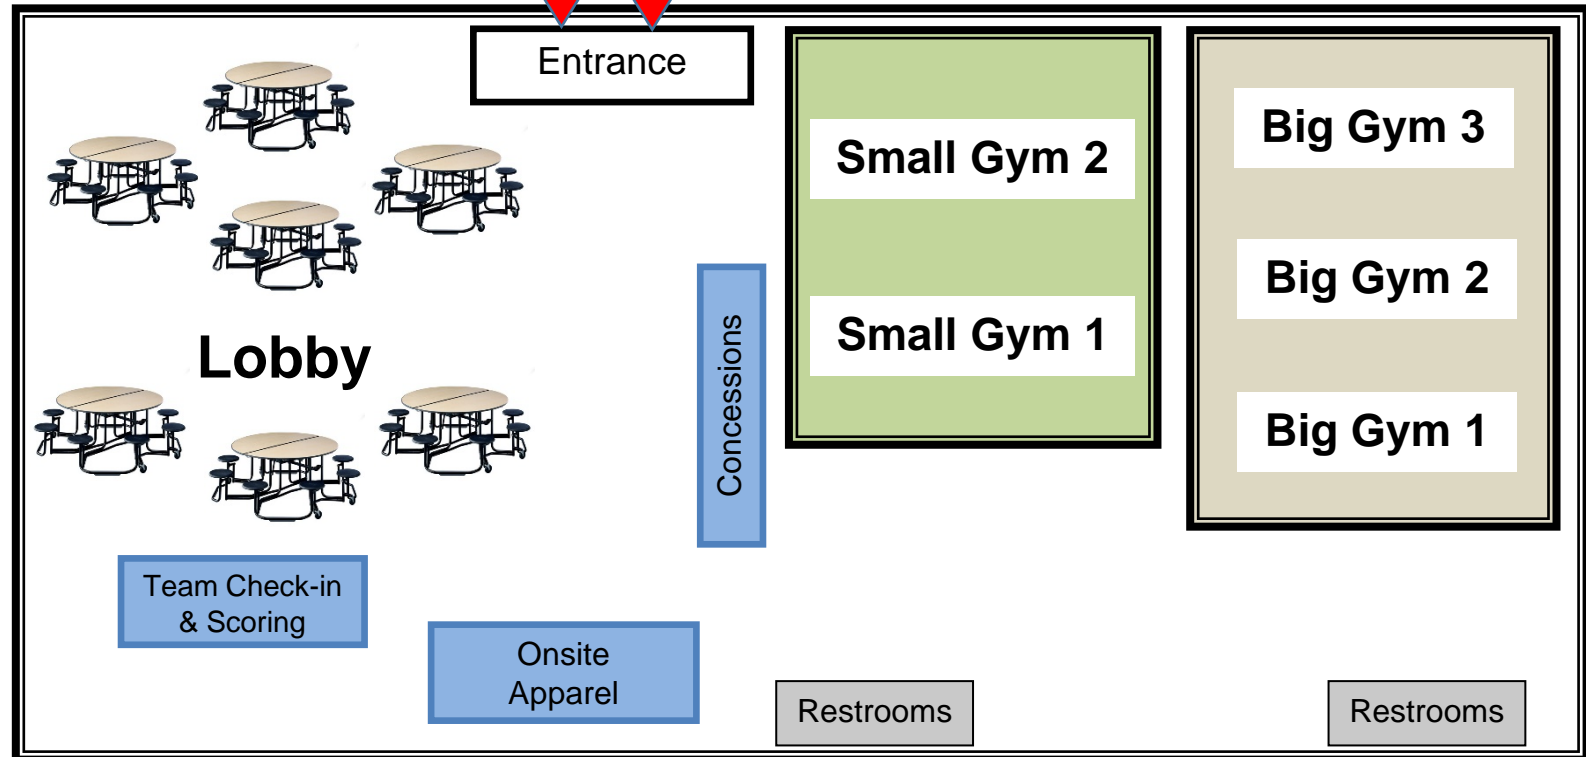

Winter Invite Field Map

Parking

Entrance

Central High School
1801 Losey Blvd S
La Crosse, WI 54601

Green Bay Street

Losey Blvd